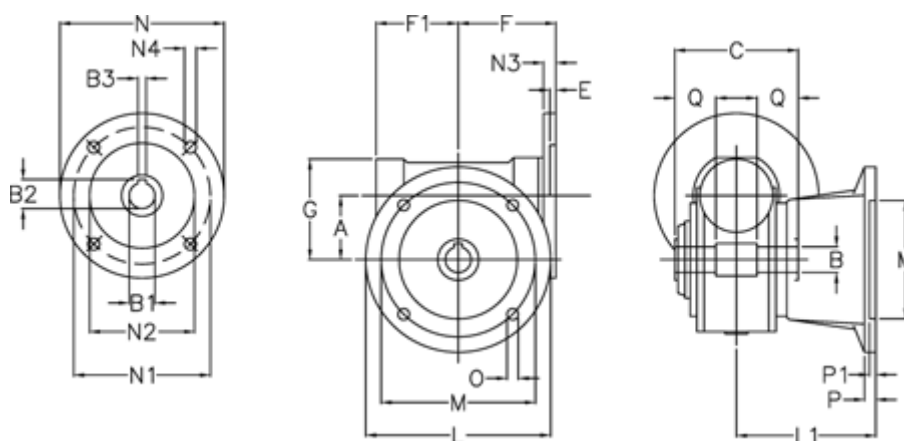

Article number: 390204901463210  
 Description: Worm gear  
 VF 49-FA2-14-80B5

## Measures

A	= 49.5	F1	= 63	N2	= 130
B	= 25 H7	G	= 80	N3	= 10
B1 E7	= 19	L	= 125	N4	= 11.5
B2	= 21.8	L1	= 115	O	= 10.5
B3 H9	= 6	M	= 90	P	= 12
C	= 82	M1	= 70	P1	= 10
E	= 3	N	= 200	Q	= 22.5
F	= 70	N1	= 165		